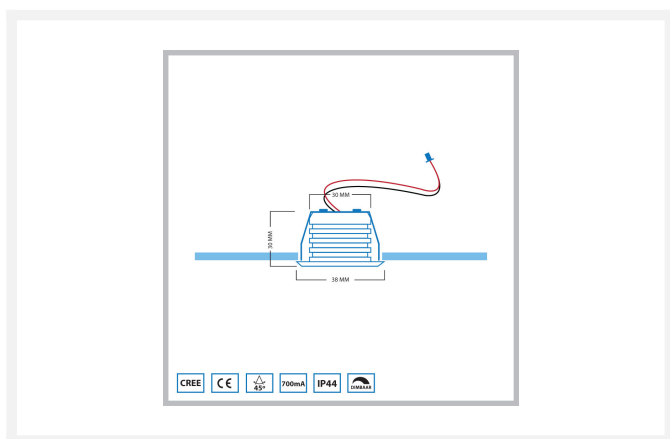

Cree LED recessed spotlight veranda Pals los | warm white | 3 watt

Product Images

Short Description

This separate spotlight from the Pals series serves as an addition to your current Pals porch set.

Description

Would you like to expand your current Pals porch set by Hamulight? Then this is the spotlight you need. Check whether you can expand the set at all. You can do this by looking at the connector (attached to the transformer). Are there any free connections? Then it is possible to fill the free connections with spotlights.

Please note: if there is a jumper in a connection, this is also regarded as a free connection and can be replaced by a separate spotlight.

Additional Information

Article number	L2159
EAN code	7435124541550
Brand	Hamulight
LED chip	Cree
Spot color	Aluminium
Suitable for	Inside & outside
Consumption	3 watt
Input voltage	700mA
Light color	Warm white (2700K)
Lumen per LED (including lens)	155 lm
Color Rendering Index (CRI)	>92
Light angle	45 Degrees
Dimmable	Yes
Tiltable	No
Cabling per LED	500 cm
Transformer required?	Yes
Diameter	38 mm
Height	30 mm
Hole size	30 mm
Material	Aluminium
IP value	IP44
Quality mark	CE, Rohs
Warranty	3 years