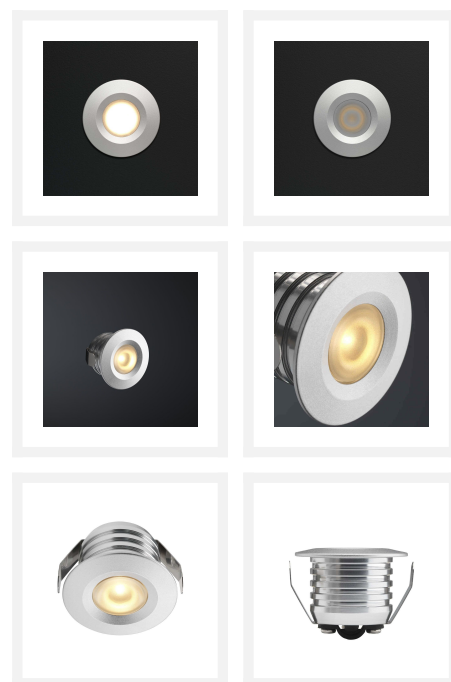

Cree LED recessed spotlight veranda Pals los | warm white | 3 watt

Product Images

Short Description

This separate spotlight from the Pals series serves as an addition to your current Pals porch set.

Description

Would you like to expand your current Pals porch set by Hamulight? Then this is the spotlight you need. Check whether you can expand the set at all. You can do this by looking at the connector (attached to the transformer). Are there any free connections? Then it is possible to fill the free connections with spotlights.

Please note: if there is a jumper in a connection, this is also regarded as a free connection and can be replaced by a separate spotlight.

Additional Information

Article number	L2159
EAN code	7435124541550
Brand	Hamulight
LED chip	Cree
Spot color	Aluminium
Suitable for	Inside & outside
Consumption	3 watt
Input voltage	700mA
Light color	Warm white (2700K)
Lumen per LED (including lens)	155 lm
Color Rendering Index (CRI)	>92
Light angle	45 Degrees
Dimmable	Yes
Tiltable	No
Cabling per LED	500 cm
Transformer required?	Yes
Diameter	38 mm
Height	30 mm
Hole size	30 mm
Material	Aluminium
IP value	IP44
Quality mark	CE, Rohs
Warranty	3 years