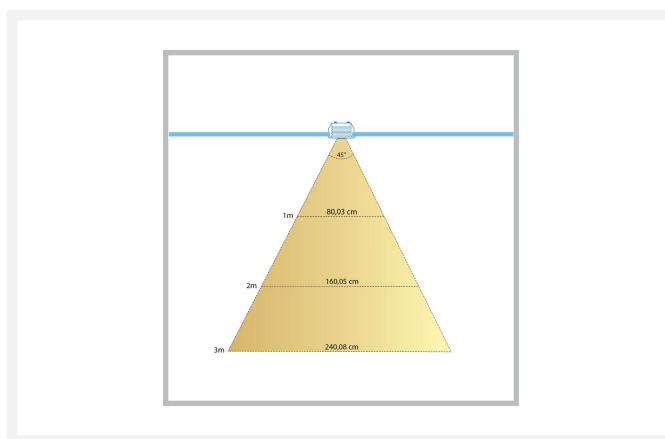

Cree LED recessed spotlight veranda Pals los | warm white | 3 watt

Product Images

Short Description

This separate spotlight from the Pals series serves as an addition to your current Pals porch set.

Description

Would you like to expand your current Pals porch set by Hamulight? Then this is the spotlight you need. Check whether you can expand the set at all. You can do this by looking at the connector (attached to the transformer). Are there any free connections? Then it is possible to fill the free connections with spotlights.

Please note: if there is a jumper in a connection, this is also regarded as a free connection and can be replaced by a separate spotlight.

Additional Information

Article number	L2159
EAN code	7435124541550
Brand	Hamulight
LED chip	Cree
Spot color	Aluminium
Suitable for	Inside & outside
Consumption	3 watt
Input voltage	700mA
Light color	Warm white (2700K)
Lumen per LED (including lens)	155 lm
Color Rendering Index (CRI)	>92
Light angle	45 Degrees
Dimmable	Yes
Tiltable	No
Cabling per LED	500 cm
Transformer required?	Yes
Diameter	38 mm
Height	30 mm
Hole size	30 mm
Material	Aluminium
IP value	IP44
Quality mark	CE, Rohs
Warranty	3 years