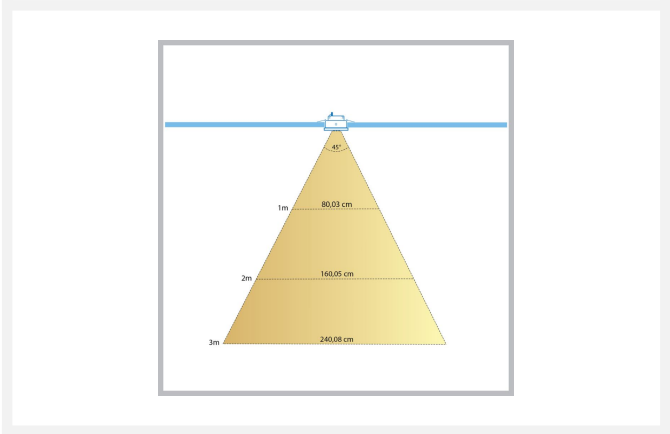

## Short Description

---

The black Toledo LED recessed spotlight shines a warm white colour (2700k) and has an output of 3 watts. The spot is dimmable and you can tilt it to the desired position.