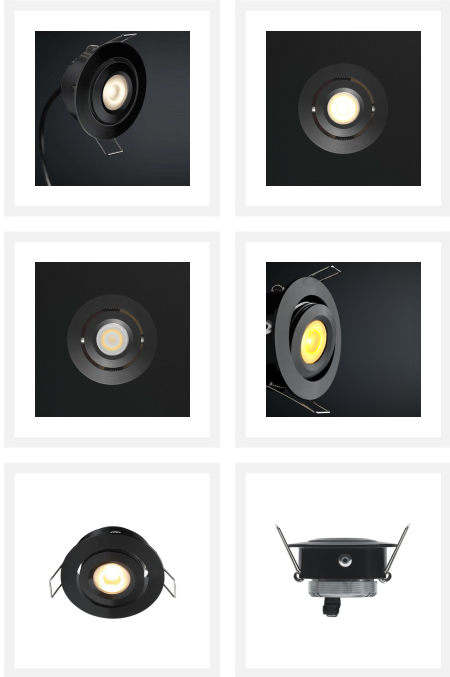

## Cree LED recessed spotlight Toledo black in | warm white | 3 watt | dimmable | tiltable

## Short Description

---

The black Toledo LED recessed spotlight shines a warm white colour (2700k) and has an output of 3 watts. The spot is dimmable and you can tilt it to the desired position.

## Description

---

Are you looking for a new recessed LED spot in your home? This tiltable and dimmable Toledo LED downlight is highly recommended. This recessed spot saves you money through its high number of operating hours and its energy efficiency. This recessed spot is environmentally friendly and the warm white light will create a pleasant atmosphere in your home.

The LED downlight is suitable for every room in your house. This is because this black spot has an IP-value of 44 (IP-44) and its stylish design matches every kind of interior. When you order this Toledo recessed spot, don't forget to look at the accessories. With the hole saw (size 42 mm), you can make holes in your ceiling that fit the Toledo spotlight perfectly.