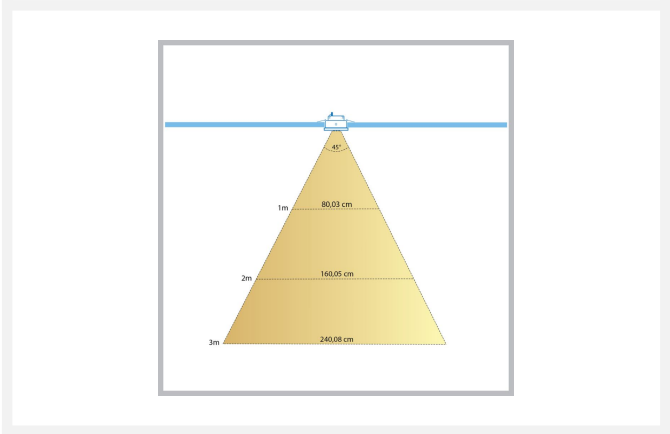

Cree LED recessed spotlight Toledo black in | warm white | 3 watt | dimmable | tiltable

Product Images

Short Description

The black Toledo LED recessed spotlight shines a warm white colour (2700k) and has an output of 3 watts. The spot is dimmable and you can tilt it to the desired position.

Additional Information

Article number	L2146
EAN code	8721122620274
Brand	Hamulight
LED chip	Cree
Spot color	Black
Suitable for	Inside
Suitable i.c.w.	A switch, LED rotary dimmer Atlas, LED pressure dimmer Novex, remote control Moon, the Hamulight app
Also compatibel with	Google Home & Amazon Alexa
Consumption	3 watt
Input voltage	230V AC
Light color	Warm white (2700K)
Lumen per LED (including lens)	155 lm
Color Rendering Index (CRI)	>82
Light angle	45 Degrees
Dimmable	Yes
Tiltable	Yes
Cabling per LED	10 cm
Transformer required?	Yes (standard included)
Dimensions transformer	38 x 26 x 21 mm
Circuit	Parallel
Diameter	50 mm
Height	35 mm
Hole size	42 mm
Material	Aluminum black
IP value	IP44
Quality mark	CE, Rohs
Warranty	Spots: 3 years, Trafo: 2 years