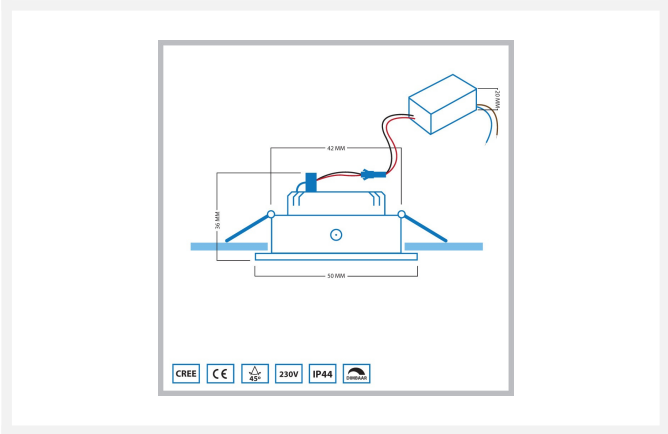

## Cree LED recessed spotlight Toledo black in | warm white | 3 watt | dimmable | tiltable

## Short Description

---

The black Toledo LED recessed spotlight shines a warm white colour (2700k) and has an output of 3 watts. The spot is dimmable and you can tilt it to the desired position.

## Additional Information

---

Article number	L2146
EAN code	8721122620274
Brand	Hamulight
LED chip	Cree
Spot color	Black
Suitable for	Inside
Suitable i.c.w.	A switch, LED rotary dimmer Atlas, LED pressure dimmer Novex, remote control Moon, the Hamulight app
Also compatibel with	Google Home & Amazon Alexa
Consumption	3 watt
Input voltage	230V AC
Light color	Warm white (2700K)
Lumen per LED (including lens)	155 lm
Color Rendering Index (CRI)	>82
Light angle	45 Degrees
Dimmable	Yes
Tiltable	Yes
Cabling per LED	10 cm
Transformer required?	Yes (standard included)
Dimensions transformer	38 x 26 x 21 mm
Circuit	Parallel
Diameter	50 mm
Height	35 mm
Hole size	42 mm
Material	Aluminum black
IP value	IP44
Quality mark	CE, Rohs
Warranty	Spots: 3 years, Trafo: 2 years