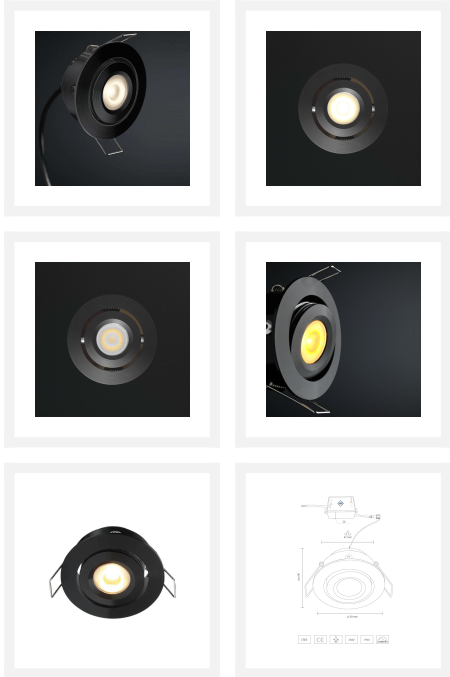

Cree LED recessed spotlight Toledo black in | warm white | 3 watt | dimmable | tiltable

Product Images

Short Description

The black Toledo LED recessed spotlight shines a warm white colour (2700k) and has an output of 3 watts. The spot is dimmable and you can tilt it to the desired position.

Description

Are you looking for a new recessed LED spot in your home? This tiltable and dimmable Toledo LED downlight is highly recommended. This recessed spot saves you money through its high number of operating hours and its energy efficiency. This recessed spot is environmentally friendly and the warm white light will create a pleasant atmosphere in your home.

The LED downlight is suitable for every room in your house. This is because this black spot has an IP-value of 44 (IP-44) and its stylish design matches every kind of interior. When you order this Toledo recessed spot, don't forget to look at the accessories. With the hole saw (size 42 mm), you can make holes in your ceiling that fit the Toledo spotlight perfectly.

Additional Information

Article number	L2146
EAN code	8721122620274
Brand	Hamulight
LED chip	Cree
Spot color	Black
Suitable for	Inside
Suitable i.c.w.	A switch, LED rotary dimmer Atlas, LED pressure dimmer Novex, remote control Moon, the Hamulight app
Also compatibel with	Google Home & Amazon Alexa
Consumption	3 watt
Input voltage	230V AC
Light color	Warm white (2700K)
Lumen per LED (including lens)	155 lm
Color Rendering Index (CRI)	>82
Light angle	45 Degrees
Dimmable	Yes
Tiltable	Yes
Cabling per LED	10 cm
Transformer required?	Yes (standard included)
Dimensions transformer	38 x 26 x 21 mm
Circuit	Parallel
Diameter	50 mm
Height	35 mm
Hole size	42 mm
Material	Aluminum black
IP value	IP44
Quality mark	CE, Rohs
Warranty	Spots: 3 years, Trafo: 2 years