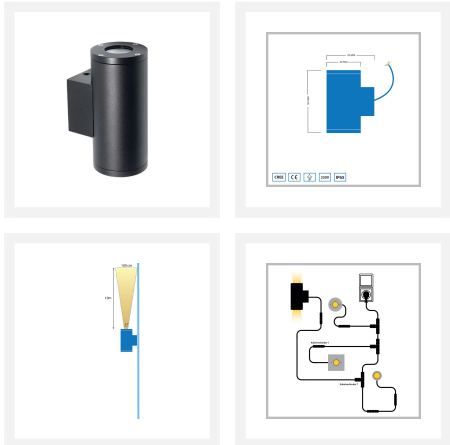

Cree LED wall lamp Amarante | warm white | 3 watt | up or down

Product Images

Short Description

The Cree LED wall light Amarante is suitable for mounting against a wall, wall, or fence. The wall light is equipped with 1 spot with a warm white light of 3 watts. You can choose whether the spot shines up or down. The working voltage of this lamp is 230 volts.

Description

The Amarante wall light is a real atmosphere creator. The wall light is equipped with 1 spot of 3 watts, which with its warm white light (2700k) ensures that your garden is illuminated attractively. By tilting the wall lamp you can determine whether the wall lamp shines up or down. The Amarante wall light is powder coated and therefore fully weatherproof. This is confirmed once again by the IP-65 value of this wall light. The wall lamp comes with a 40 cm long 3-core cable. You need to connect this directly to a 230-volt power cable.

The 3-wire cable of the wall light can be easily connected to a 230-volt power cable with waterproof cable connectors. These waterproof cable connectors are available from our webshop.

The Amarante wall light can be operated in several ways. One possibility is to connect them to a twilight switch or motion detector. You can also control them with the Moon or Novex remote control and the Hamulight app. To make use of these control options, you need to buy the wifi garden LED receiver alongside the product itself. If you buy this receiver, you get free access to the app.