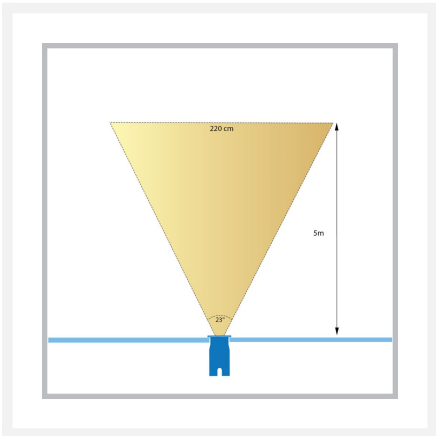

Cree LED ground light Trofa | warm white | 5 watt | square

Product Images

Short Description

The Cree LED ground light Trofa is extremely well suited for illuminating a tree, shrub or object between 5 and 7 metres in height. This ground light also does a good job of illuminating a facade. The Trofa ground light consumes 5 watts and operates on a voltage of 230 volts.

Description

The Cree LED Trofa ground light creates a pleasant atmosphere in your garden with its 30° light angle and warm white light colour (2700k). The ground light is energy-efficient and consumes only 3 watts. The spotlight is weather-resistant thanks to its IP value of 67. IP67 indicates that the Cree LED ground lights are dustproof and resistant to splash and spray water. The ground light is made of stainless steel and the housing has a notch for the cable. This prevents the cable from being crushed under the ground. The cable attached to the ground light is 3-core and 1.5 metres long.

Additional Information

Article number	L2089
EAN code	8721122621127
Brand	Hamulight
Suitable for	Outside
Light color	Warm white (2700K)
Input voltage	230V AC
LED chip	Cree
Consumption	5 watt
Dimmable	No
Lumen per LED (including lens)	500 lm
Color Rendering Index (CRI)	>82
Light angle	23 Degrees
Length	78 mm
Width	78 mm
Height	130 mm
Hole size	70 mm
Cabling per LED	100 cm
Transformer required?	No
Material	Stainless steel
Housing color	Nickel
IP value	IP67
IK value	IK08
Quality mark	CE, Rohs
Warranty	5 years
Energy label old	A++
Energy label new	G