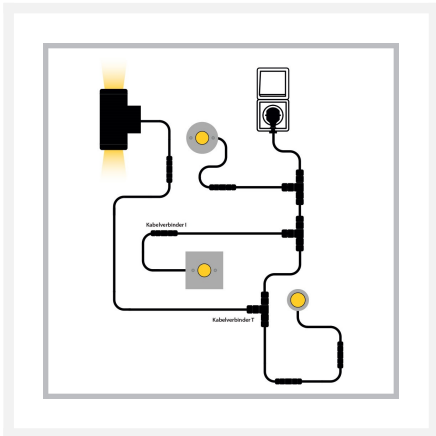

Cree LED ground light Trofa | warm white | 5 watt | square

Product Images

Short Description

The Cree LED ground light Trofa is extremely well suited for illuminating a tree, shrub or object between 5 and 7 metres in height. This ground light also does a good job of illuminating a facade. The Trofa ground light consumes 5 watts and operates on a voltage of 230 volts.

Description

The Cree LED Trofa ground light creates a pleasant atmosphere in your garden with its 30° light angle and warm white light colour (2700k). The ground light is energy-efficient and consumes only 3 watts. The spotlight is weather-resistant thanks to its IP value of 67. IP67 indicates that the Cree LED ground lights are dustproof and resistant to splash and spray water. The ground light is made of stainless steel and the housing has a notch for the cable. This prevents the cable from being crushed under the ground. The cable attached to the ground light is 3-core and 1.5 metres long.

You must connect the 3-core cable directly to a 230-volt power cable. Our waterproof cable connectors make it possible to connect the ground light to the 230-volt cable. You must add these separately to your order and they are not supplied with the Cree LED ground light.

Additional Information

Article number	L2089
EAN code	8721122621127
Brand	Hamulight
Suitable for	Outside
Light color	Warm white (2700K)
Input voltage	230V AC
LED chip	Cree
Consumption	5 watt
Dimmable	No
Lumen per LED (including lens)	500 lm
Color Rendering Index (CRI)	>82
Light angle	23 Degrees
Length	78 mm
Width	78 mm
Height	130 mm
Hole size	70 mm
Cabling per LED	100 cm
Transformer required?	No
Material	Stainless steel
Housing color	Nickel
IP value	IP67
IK value	IK08
Quality mark	CE, Rohs
Warranty	5 years
Energy label old	A++
Energy label new	G