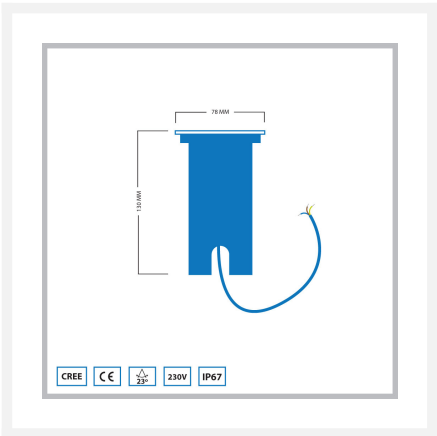

Cree LED ground light Trofa | warm white | 5 watt | square

Product Images

Short Description

The Cree LED ground light Trofa is extremely well suited for illuminating a tree, shrub or object between 5 and 7 metres in height. This ground light also does a good job of illuminating a facade. The Trofa ground light consumes 5 watts and operates on a voltage of 230 volts.

Description

The Cree LED Trofa ground light creates a pleasant atmosphere in your garden with its 30° light angle and warm white light colour (2700k). The ground light is energy-efficient and consumes only 3 watts. The spotlight is weather-resistant thanks to its IP value of 67. IP67 indicates that the Cree LED ground lights are dustproof and resistant to splash and spray water. The ground light is made of stainless steel and the housing has a notch for the cable. This prevents the cable from being crushed under the ground. The cable attached to the ground light is 3-core and 1.5 metres long.

You must connect the 3-core cable directly to a 230-volt power cable. Our waterproof cable connectors make it possible to connect the ground light to the 230-volt cable. You must add these separately to your order and they are not supplied with the Cree LED ground light.

Additional Information

Article number	L2089
EAN code	8721122621127
Brand	Hamulight
Suitable for	Outside
Light color	Warm white (2700K)
Input voltage	230V AC
LED chip	Cree
Consumption	5 watt
Dimmable	No
Lumen per LED (including lens)	500 lm
Color Rendering Index (CRI)	>82
Light angle	23 Degrees
Length	78 mm
Width	78 mm
Height	130 mm
Hole size	70 mm
Cabling per LED	100 cm
Transformer required?	No
Material	Stainless steel
Housing color	Nickel
IP value	IP67
IK value	IK08
Quality mark	CE, Rohs
Warranty	5 years
Energy label old	A++
Energy label new	G