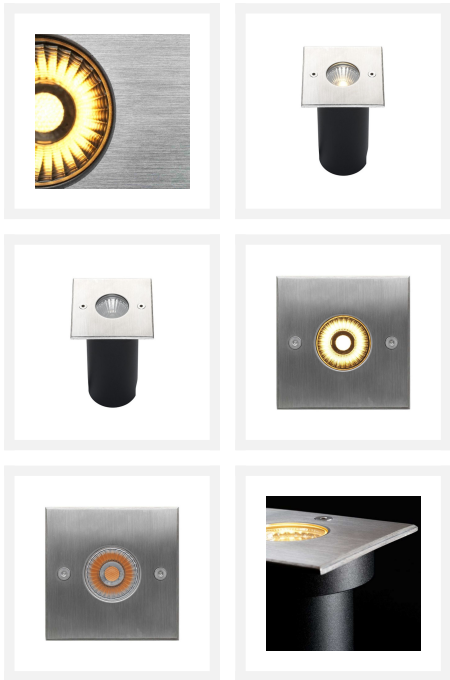

Cree LED ground light Trofa | warm white | 5 watt | square

Product Images

Short Description

The Cree LED ground light Trofa is extremely well suited for illuminating a tree, shrub or object between 5 and 7 metres in height. This ground light also does a good job of illuminating a facade. The Trofa ground light consumes 5 watts and operates on a voltage of 230 volts.

Description

The Cree LED Trofa ground light creates a pleasant atmosphere in your garden with its 30° light angle and warm white light colour (2700k). The ground light is energy-efficient and consumes only 3 watts. The spotlight is weather-resistant thanks to its IP value of 67. IP67 indicates that the Cree LED ground lights are dustproof and resistant to splash and spray water. The ground light is made of stainless steel and the housing has a notch for the cable. This prevents the cable from being crushed under the ground. The cable attached to the ground light is 3-core and 1.5 metres long.

You must connect the 3-core cable directly to a 230-volt power cable. Our waterproof cable connectors make it possible to connect the ground light to the 230-volt cable. You must add these separately to your order and they are not supplied with the Cree LED ground light.

The ground spotlight can be operated in various ways. For example, you can choose to connect it to a twilight switch or motion detector. Other options include operation with the Moon or Novex remote control, or the Hamulight app. To make use of these options, you need to purchase the wifi garden LED receiver in addition to the relevant article. When you purchase the wifi garden LED receiver, you get free access to the app.